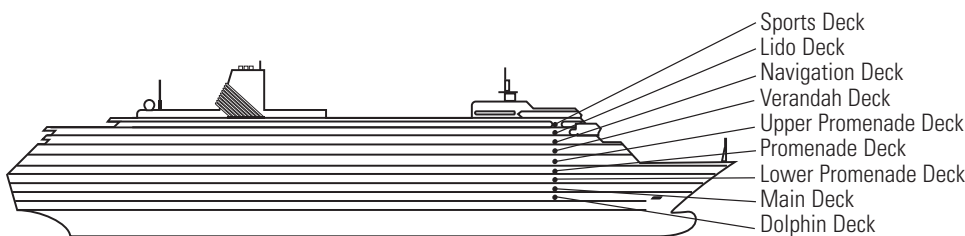

All information is subject to change.

STATEROOM SYMBOL LEGEND

- Quad (2 lower beds, 1 sofa bed, 1 upper)
- Triple (2 lower beds, 1 sofa bed)
- ▲ 2 lower beds or converts to 1 queen-size
- ☆ 2 lower beds not convertible to a queen-size
- △ Partial sea view
- × Fully obstructed view
- Shower only
- Bathtub & shower
- + Connecting rooms
- These staterooms have portholes instead of windows
- ♿ Suites B7088, B7087, B6228 & B6225 and stateroom EE3429 are fully accessible, roll-in shower only
- ▼ Suite SA7034 is fully accessible with single side approach to the bed, bathtub & roll-in shower. Staterooms DA6104, G1805 & G1804 are fully accessible with single side approach to the bed, roll-in shower only
- ★ Staterooms EE3396, EE3391, HH3431, HH3430, E2702, L2700, J2555, J2554, G2500, FF1964, FF1955, G1807 & G1806 are ambulatory accessible, roll-in shower only

OCEAN-VIEW STATEROOMS

■ D ■ E ■ EE

Large: 2 lower beds convertible to 1 queen-size bed, bathtub & shower. Approximately 140–319 sq. ft.

■ H ■ HH

Large: 2 lower beds convertible to 1 queen-size bed, bathtub & shower. All H-category staterooms have partial sea views. All HH-category staterooms have fully obstructed views. Approximately 140–319 sq. ft.

INTERIOR STATEROOMS

■ I ■ L

Large: 2 lower beds convertible to 1 queen-size bed, shower. Approximately 182–293 sq. ft.

DECK 3—LOWER PROMENADE DECK

Staterooms 3300–3431