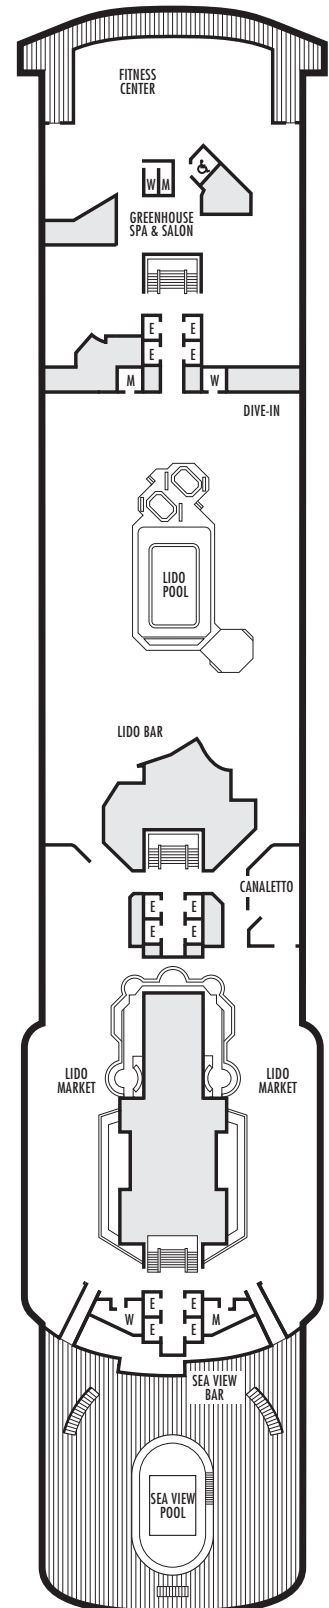

MS ZAANDAM

DECK PLANS & STATEROOMS

The deck plans are color-coded by category of stateroom, and the category letter precedes the stateroom number in each room. All staterooms are equipped with DVD player, flat-panel television, telephone and multichannel music.

Important Note: Not all staterooms within each category have the same furniture configuration and/or facilities. Appropriate symbols within the rooms on the deck plans describe differences from the stateroom descriptions below.

All information is subject to change.

STATEROOM SYMBOL LEGEND

- Quad (2 lower beds, 1 sofa bed, 1 upper)
- Triple (2 lower beds, 1 sofa bed)
- ▲ 2 lower beds or converts to 1 queen-size
- ☆ 2 lower beds not convertible to a queen-size
- △ Partial sea view
- × Fully obstructed view
- Shower only
- Bathtub & shower
- + Connecting rooms
- These staterooms have portholes instead of windows
- ♿ Suites B7088, B7087, B6228 & B6225 and stateroom EE3429 are fully accessible, roll-in shower only
- ▼ Suite SA7034 is fully accessible with single side approach to the bed, bathtub & roll-in shower. Staterooms DA6104, G1805 & G1804 are fully accessible with single side approach to the bed, roll-in shower only
- ★ Staterooms EE3396, EE3391, HH3431, HH3430, E2702, L2700, J2555, J2554, G2500, FF1964, FF1955, G1807 & G1806 are ambulatory accessible, roll-in shower only