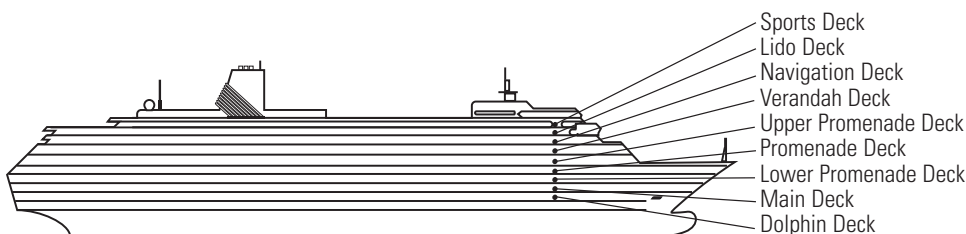

All information is subject to change.

STATEROOM SYMBOL LEGEND

- Quad (2 lower beds, 1 sofa bed, 1 upper)
- Triple (2 lower beds, 1 sofa bed)
- ▲ 2 lower beds or converts to 1 queen-size
- ☆ 2 lower beds not convertible to a queen-size
- △ Partial sea view
- × Fully obstructed view
- Shower only
- Bathtub & shower
- + Connecting rooms
- These staterooms have portholes instead of windows
- ♿ Suites B7088, B7087, B6228 & B6225 and stateroom EE3429 are fully accessible, roll-in shower only
- ▼ Suite SA7034 is fully accessible with single side approach to the bed, bathtub & roll-in shower. Staterooms DA6104, G1805 & G1804 are fully accessible with single side approach to the bed, roll-in shower only
- ★ Staterooms EE3396, EE3391, HH3431, HH3430, E2702, L2700, J2555, J2554, G2500, FF1964, FF1955, G1807 & G1806 are ambulatory accessible, roll-in shower only

OCEAN-VIEW STATEROOMS

C **DA** **DD** **E**

Large: 2 lower beds convertible to 1 queen-size bed, bathtub & shower. Approximately 140–319 sq. ft.

G

Large: 2 lower beds convertible to 1 queen-size bed, bathtub & shower. All G-category staterooms have portholes. Approximately 140–319 sq. ft.

INTERIOR STATEROOMS

J **K** **L** **M**

Large: 2 lower beds convertible to 1 queen-size bed, shower. Approximately 182–293 sq. ft.