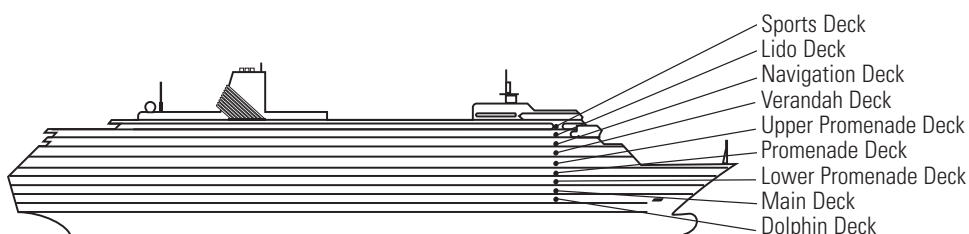

MS ZAANDAM

DECK PLANS & STATEROOMS

The deck plans are color-coded by category of stateroom, and the category letter precedes the stateroom number in each room. All staterooms are equipped with DVD player, flat-panel television, telephone and multichannel music.

Important Note: Not all staterooms within each category have the same furniture configuration and/or facilities. Appropriate symbols within the rooms on the deck plans describe differences from the stateroom descriptions below.

All information is subject to change.

STATEROOM SYMBOL LEGEND

- Quad (2 lower beds, 1 sofa bed, 1 upper)
- Triple (2 lower beds, 1 sofa bed)
- ▲ 2 lower beds or converts to 1 queen-size
- ☆ 2 lower beds not convertible to a queen-size
- △ Partial sea view
- × Fully obstructed view
- Shower only
- Bathtub & shower
- + Connecting rooms
- These staterooms have portholes instead of windows
- ♿ Suites B7088, B7087, B6228 & B6225 and stateroom EE3429 are fully accessible, roll-in shower only
- ▼ Suite SA7034 is fully accessible with single side approach to the bed, bathtub & roll-in shower. Staterooms DA6104, G1805 & G1804 are fully accessible with single side approach to the bed, roll-in shower only
- ★ Staterooms EE3396, EE3391, HH3431, HH3430, E2702, L2700, J2555, J2554, G2500, FF1964, FF1955, G1807 & G1806 are ambulatory accessible, roll-in shower only