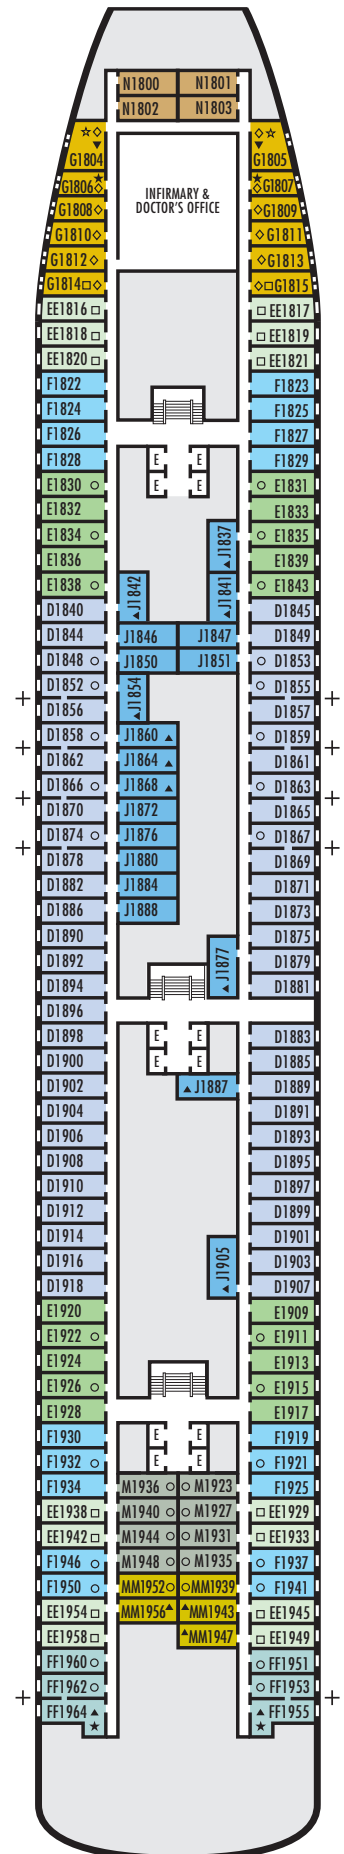

All information is subject to change.

STATEROOM SYMBOL LEGEND

- Quad (2 lower beds, 1 sofa bed, 1 upper)
- Triple (2 lower beds, 1 sofa bed)
- ▲ 2 lower beds or converts to 1 queen-size
- ☆ 2 lower beds not convertible to a queen-size
- △ Partial sea view
- × Fully obstructed view
- * Shower only
- Bathtub & shower
- + Connecting rooms
- ◇ These staterooms have portholes instead of windows
- ♿ Suites B7088, B7087, B6228 & B6225 and stateroom EE3429 are fully accessible, roll-in shower only
- ▼ Suite SA7034 is fully accessible with single side approach to the bed, bathtub & roll-in shower. Staterooms DA6104, G1805 & G1804 are fully accessible with single side approach to the bed, roll-in shower only
- ★ Staterooms EE3396, EE3391, HH3431, HH3430, E2702, L2700, J2555, J2554, G2500, FF1964, FF1955, G1807 & G1806 are ambulatory accessible, roll-in shower only

OCEAN-VIEW STATEROOMS

D E EE F FF

Large: 2 lower beds convertible to 1 queen-size bed, bathtub & shower. Approximately 140–319 sq. ft.

G

Large: 2 lower beds convertible to 1 queen-size bed, bathtub & shower. All G-category staterooms have portholes. Approximately 140–319 sq. ft.

INTERIOR STATEROOMS

J M MM N

Large: 2 lower beds convertible to 1 queen-size bed, 1 sofa bed, shower. Approximately 182–293 sq. ft.

DECK 1—DOLPHIN DECK

Staterooms 1800–1964

MS ZAANDAM

DECK PLANS & STATEROOMS