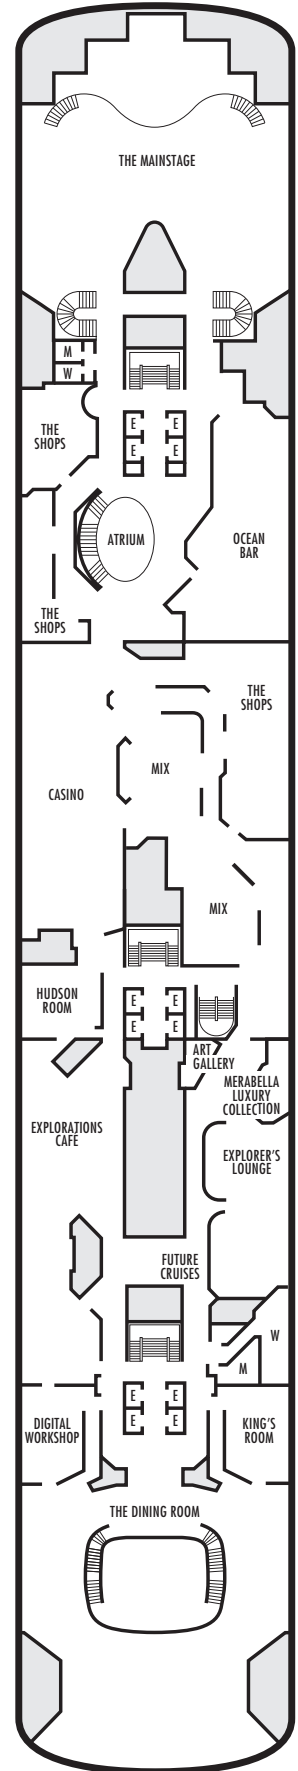

MS ZAANDAM

DECK PLANS & STATEROOMS

The deck plans are color-coded by category of stateroom, and the category letter precedes the stateroom number in each room. All staterooms are equipped with DVD player, flat-panel television, telephone and multichannel music.

Important Note: Not all staterooms within each category have the same furniture configuration and/or facilities. Appropriate symbols within the rooms on the deck plans describe differences from the stateroom descriptions below.

All information is subject to change.

STATEROOM SYMBOL LEGEND

- Quad (2 lower beds, 1 sofa bed, 1 upper)
- Triple (2 lower beds, 1 sofa bed)
- ▲ 2 lower beds or converts to 1 queen-size
- ☆ 2 lower beds not convertible to a queen-size
- △ Partial sea view
- × Fully obstructed view
- Shower only
- Bathtub & shower
- + Connecting rooms
- These staterooms have portholes instead of windows
- ♿ Suites B7088, B7087, B6228 & B6225 and stateroom EE3429 are fully accessible, roll-in shower only
- ▼ Suite SA7034 is fully accessible with single side approach to the bed, bathtub & roll-in shower. Staterooms DA6104, G1805 & G1804 are fully accessible with single side approach to the bed, roll-in shower only
- ★ Staterooms EE3396, EE3391, HH3431, HH3430, E2702, L2700, J2555, J2554, G2500, FF1964, FF1955, G1807 & G1806 are ambulatory accessible, roll-in shower only