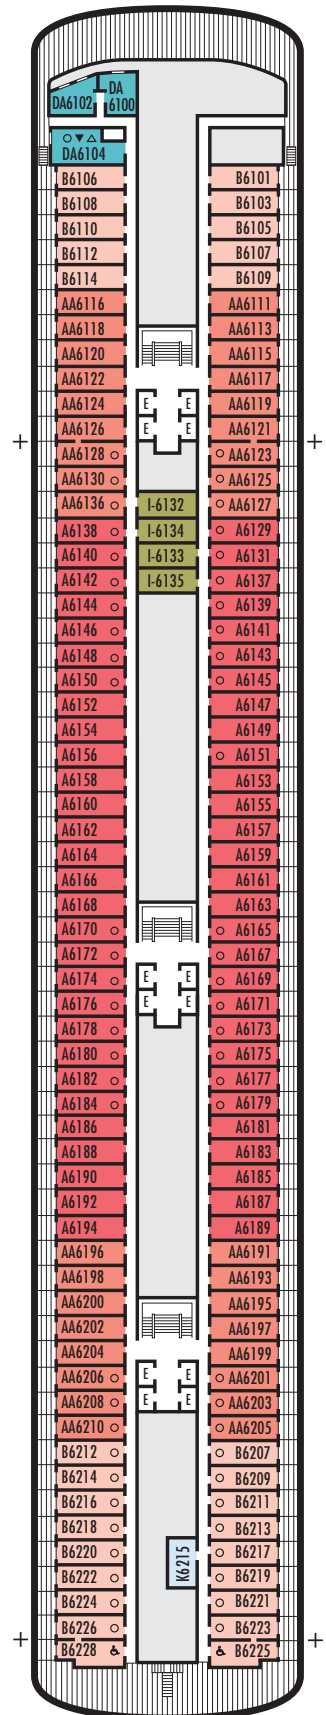

OCEAN-VIEW STATEROOMS

D E EE F FF

Large: 2 lower beds convertible to 1 queen-size bed, bathtub & shower. Approximately 140–319 sq. ft.

G

Large: 2 lower beds convertible to 1 queen-size bed, bathtub & shower. All G-category staterooms have portholes. Approximately 140–319 sq. ft.

OCEAN-VIEW STATEROOMS

C **DA** **DD** **E**

Large: 2 lower beds convertible to 1 queen-size bed, bathtub & shower. Approximately 140–319 sq. ft.

G

Large: 2 lower beds convertible to 1 queen-size bed, bathtub & shower. All G-category staterooms have portholes. Approximately 140–319 sq. ft.

OCEAN-VIEW STATEROOMS

■ D ■ E ■ EE

Large: 2 lower beds convertible to 1 queen-size bed, bathtub & shower. Approximately 140–319 sq. ft.

■ H ■ HH

Large: 2 lower beds convertible to 1 queen-size bed, bathtub & shower. All H-category staterooms have partial sea views. All HH-category staterooms have fully obstructed views. Approximately 140–319 sq. ft.

OCEAN-VIEW STATEROOMS

■ DA

Large: 2 lower beds convertible to 1 queen-size bed, bathtub & shower. Approximately 140–319 sq. ft.

INTERIOR STATEROOMS

■ I ■ K

Large: 2 lower beds convertible to 1 queen-size bed, shower. Approximately 182–293 sq. ft.