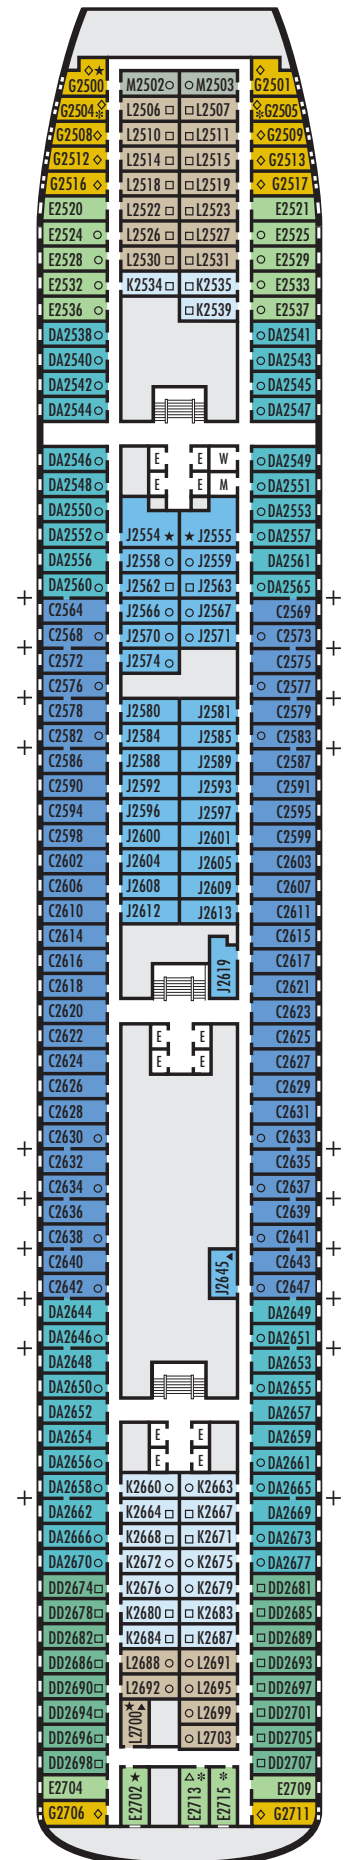

All information is subject to change.

STATEROOM SYMBOL LEGEND

- Quad (2 lower beds, 1 sofa bed, 1 upper)
- Triple (2 lower beds, 1 sofa bed)
- ▲ 2 lower beds or converts to 1 queen-size
- ☆ 2 lower beds not convertible to a queen-size
- △ Partial sea view
- × Fully obstructed view
- * Shower only
- Bathtub & shower
- + Connecting rooms
- ◇ These staterooms have portholes instead of windows
- ♿ Suites B7088, B7087, B6228 & B6225 and stateroom EE3429 are fully accessible, roll-in shower only
- ▼ Suite SA7034 is fully accessible with single side approach to the bed, bathtub & roll-in shower. Staterooms DA6104, G1805 & G1804 are fully accessible with single side approach to the bed, roll-in shower only
- ★ Staterooms EE3396, EE3391, HH3431, HH3430, E2702, L2700, J2555, J2554, G2500, FF1964, FF1955, G1807 & G1806 are ambulatory accessible, roll-in shower only

OCEAN-VIEW STATEROOMS

D E EE F FF

Large: 2 lower beds convertible to 1 queen-size bed, bathtub & shower. Approximately 140–319 sq. ft.

G

Large: 2 lower beds convertible to 1 queen-size bed, bathtub & shower. All G-category staterooms have portholes. Approximately 140–319 sq. ft.

OCEAN-VIEW STATEROOMS

C **DA** **DD** **E**

Large: 2 lower beds convertible to 1 queen-size bed, bathtub & shower. Approximately 140–319 sq. ft.

G

Large: 2 lower beds convertible to 1 queen-size bed, bathtub & shower. All G-category staterooms have portholes. Approximately 140–319 sq. ft.

INTERIOR STATEROOMS

J **K** **L** **M**

Large: 2 lower beds convertible to 1 queen-size bed, shower. Approximately 182–293 sq. ft.

DECK 2—MAIN DECK

Staterooms 2500–2715

MS ZAANDAM

DECK PLANS & STATEROOMS

The deck plans are color-coded by category of stateroom, and the category letter precedes the stateroom number in each room. All staterooms are equipped with DVD player, flat-panel television, telephone and multichannel music.