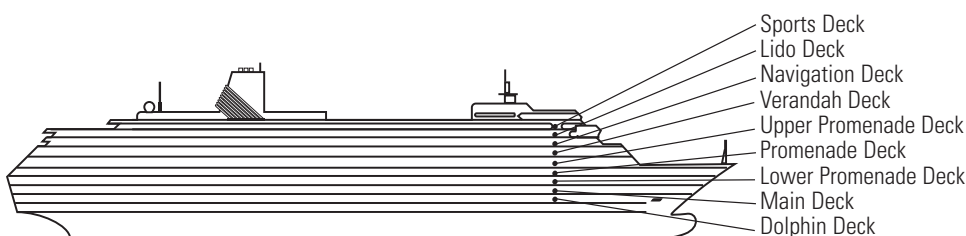

MS ZAANDAM

DECK PLANS & STATEROOMS

The deck plans are color-coded by category of stateroom, and the category letter precedes the stateroom number in each room. All staterooms are equipped with DVD player, flat-panel television, telephone and multichannel music.