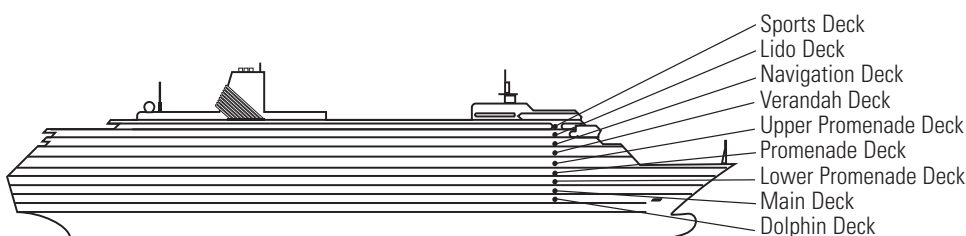

MS ZAANDAM

DECK PLANS & STATEROOMS

The deck plans are color-coded by category of stateroom, and the category letter precedes the stateroom number in each room. All staterooms are equipped with DVD player, flat-panel television, telephone and multichannel music.

Important Note: Not all staterooms within each category have the same furniture configuration and/or facilities. Appropriate symbols within the rooms on the deck plans describe differences from the stateroom descriptions below.

All information is subject to change.

STATEROOM SYMBOL LEGEND

- Quad (2 lower beds, 1 sofa bed, 1 upper)
- Triple (2 lower beds, 1 sofa bed)
- ▲ 2 lower beds or converts to 1 queen-size
- ☆ 2 lower beds not convertible to a queen-size
- △ Partial sea view
- × Fully obstructed view
- Shower only
- Bathtub & shower
- + Connecting rooms
- These staterooms have portholes instead of windows
- ♿ Suites B7088, B7087, B6228 & B6225 and stateroom EE3429 are fully accessible, roll-in shower only
- ▼ Suite SA7034 is fully accessible with single side approach to the bed, bathtub & roll-in shower. Staterooms DA6104, G1805 & G1804 are fully accessible with single side approach to the bed, roll-in shower only
- ★ Staterooms EE3396, EE3391, HH3431, HH3430, E2702, L2700, J2555, J2554, G2500, FF1964, FF1955, G1807 & G1806 are ambulatory accessible, roll-in shower only