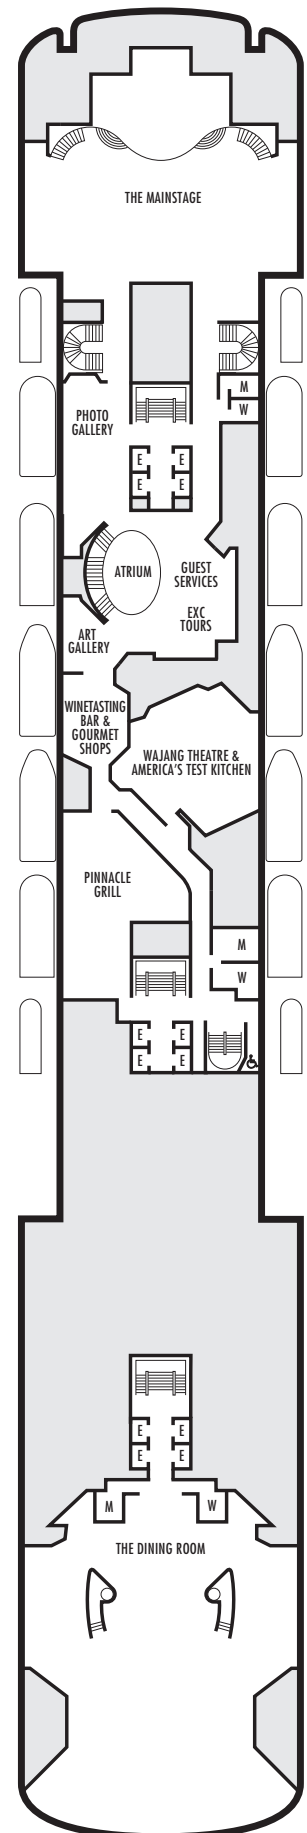

DECK 4—PROMENADE DECK