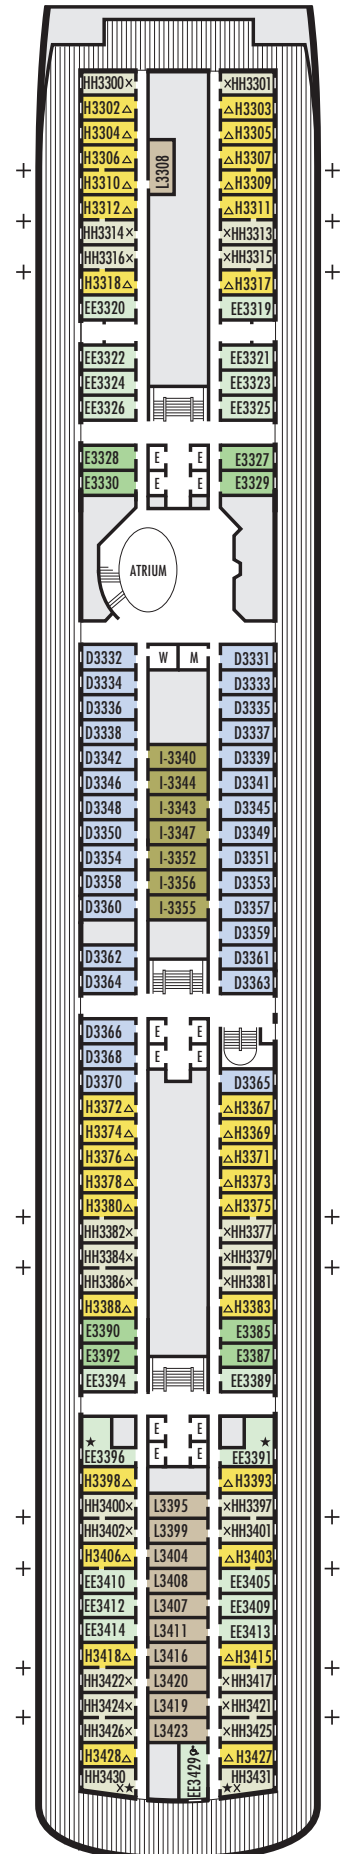

All information is subject to change.

STATEROOM SYMBOL LEGEND

- Quad (2 lower beds, 1 sofa bed, 1 upper)
- Triple (2 lower beds, 1 sofa bed)
- ▲ 2 lower beds or converts to 1 queen-size
- ☆ 2 lower beds not convertible to a queen-size
- △ Partial sea view
- × Fully obstructed view
- Shower only
- Bathtub & shower
- + Connecting rooms
- These staterooms have portholes instead of windows
- ♿ Suites B7088, B7087, B6228 & B6225 and stateroom EE3429 are fully accessible, roll-in shower only
- ▼ Suite SA7034 is fully accessible with single side approach to the bed, bathtub & roll-in shower. Staterooms DA6104, G1805 & G1804 are fully accessible with single side approach to the bed, roll-in shower only
- ★ Staterooms EE3396, EE3391, HH3431, HH3430, E2702, L2700, J2555, J2554, G2500, FF1964, FF1955, G1807 & G1806 are ambulatory accessible, roll-in shower only

OCEAN-VIEW STATEROOMS

■ D ■ E ■ EE

Large: 2 lower beds convertible to 1 queen-size bed, bathtub & shower. Approximately 140–319 sq. ft.

■ H ■ HH

Large: 2 lower beds convertible to 1 queen-size bed, bathtub & shower. All H-category staterooms have partial sea views. All HH-category staterooms have fully obstructed views. Approximately 140–319 sq. ft.

INTERIOR STATEROOMS

■ I ■ L

Large: 2 lower beds convertible to 1 queen-size bed, shower. Approximately 182–293 sq. ft.

DECK 3—LOWER PROMENADE DECK

Staterooms 3300–3431