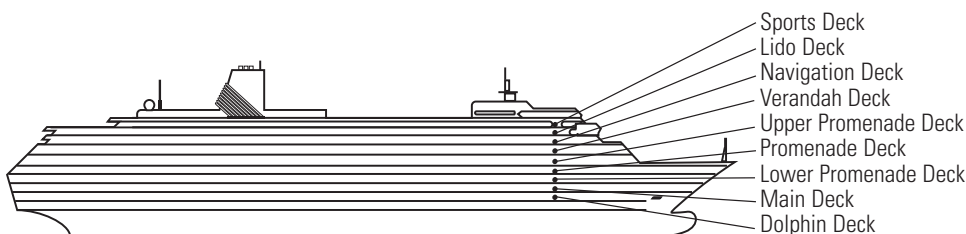

All information is subject to change.

STATEROOM SYMBOL LEGEND

- Quad (2 lower beds, 1 sofa bed, 1 upper)
- Triple (2 lower beds, 1 sofa bed)
- ▲ 2 lower beds or converts to 1 queen-size
- ☆ 2 lower beds not convertible to a queen-size
- △ Partial sea view
- × Fully obstructed view
- Shower only
- Bathtub & shower
- + Connecting rooms
- These staterooms have portholes instead of windows
- ♿ Suites B7088, B7087, B6228 & B6225 and stateroom EE3429 are fully accessible, roll-in shower only
- ▼ Suite SA7034 is fully accessible with single side approach to the bed, bathtub & roll-in shower. Staterooms DA6104, G1805 & G1804 are fully accessible with single side approach to the bed, roll-in shower only
- ★ Staterooms EE3396, EE3391, HH3431, HH3430, E2702, L2700, J2555, J2554, G2500, FF1964, FF1955, G1807 & G1806 are ambulatory accessible, roll-in shower only

OCEAN-VIEW STATEROOMS

D E EE F FF

Large: 2 lower beds convertible to 1 queen-size bed, bathtub & shower. Approximately 140–319 sq. ft.

G

Large: 2 lower beds convertible to 1 queen-size bed, bathtub & shower. All G-category staterooms have portholes. Approximately 140–319 sq. ft.

INTERIOR STATEROOMS

J M MM N

Large: 2 lower beds convertible to 1 queen-size bed, 1 sofa bed, shower. Approximately 182–293 sq. ft.