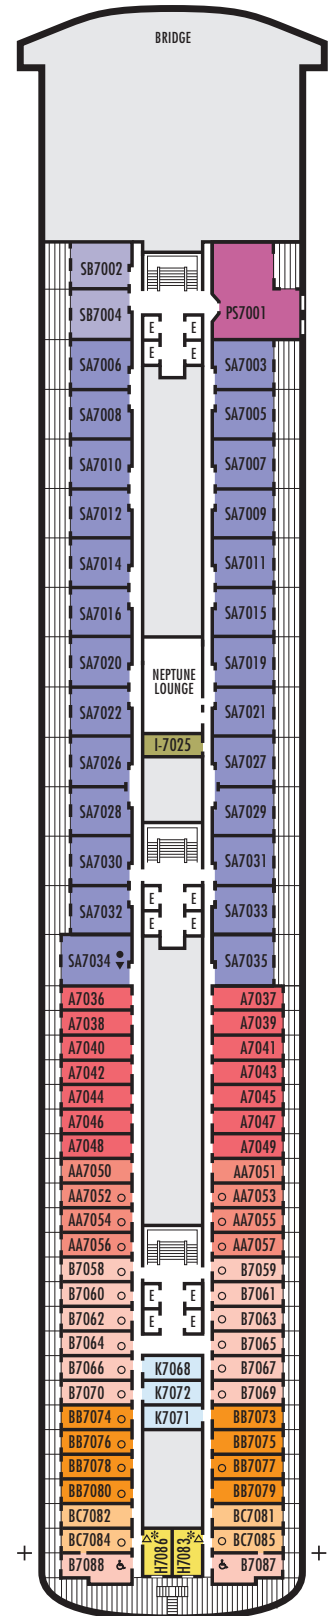

OCEAN-VIEW STATEROOMS

D E EE F FF

Large: 2 lower beds convertible to 1 queen-size bed, bathtub & shower. Approximately 140–319 sq. ft.

G

Large: 2 lower beds convertible to 1 queen-size bed, bathtub & shower. All G-category staterooms have portholes. Approximately 140–319 sq. ft.

OCEAN-VIEW STATEROOMS

C **DA** **DD** **E**

Large: 2 lower beds convertible to 1 queen-size bed, bathtub & shower. Approximately 140–319 sq. ft.

G

Large: 2 lower beds convertible to 1 queen-size bed, bathtub & shower. All G-category staterooms have portholes. Approximately 140–319 sq. ft.

OCEAN-VIEW STATEROOMS

■ D ■ E ■ EE

Large: 2 lower beds convertible to 1 queen-size bed, bathtub & shower. Approximately 140–319 sq. ft.

■ H ■ HH

Large: 2 lower beds convertible to 1 queen-size bed, bathtub & shower. All H-category staterooms have partial sea views. All HH-category staterooms have fully obstructed views. Approximately 140–319 sq. ft.

OCEAN-VIEW STATEROOMS

H

Large: 2 lower beds convertible to 1 queen-size bed, bathtub & shower. All H-category staterooms have partial sea views. Approximately 140–319 sq. ft.

INTERIOR STATEROOMS

I K

Large: 2 lower beds convertible to 1 queen-size bed, shower. Approximately 182–293 sq. ft.