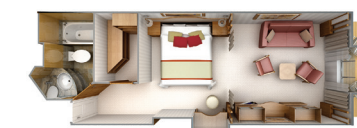

- Large teak veranda with patio furniture and floor-to-ceiling glass doors; two-bedroom has additional veranda
- Living room with sitting area; two-bedroom has additional sitting area
- Separate dining area
- Twin beds or queen-sized bed; two-bedroom has additional twin beds or queen-sized bed
- Marbled bathroom with full-sized tub and separate shower; two-bedroom has additional marbled bathroom with shower (no tub as indicated in diagram)
- Walk-in wardrobe(s) with personal safe
- Vanity table(s) with hair dryer
- Writing desk(s)
- Flat screen television(s) with DVD and satellite reception
- Bang & Olufsen® audio system
- Illy® espresso machine
- Radio/Alarm with iPod docking station
- Direct-dial telephone(s)
- Unlimited complimentary internet access

## SILVER SUITE

Silver Suites accommodate three guests.

- 541 SQ. FT. / 50 M<sup>2</sup>  
INCLUDING VERANDA (92 SQ. FT. / 8 M<sup>2</sup>)

- Teak veranda with patio furniture and floor-to-ceiling glass doors
- Living room (with convertible sofa to accommodate an additional guest)
- Sitting area
- Separate dining area
- Twin beds or queen-sized bed
- Marbled bathroom with shower
- Walk-in wardrobe with personal safe
- Vanity table with hair dryer
- Writing desk
- Flat screen television with DVD and satellite reception
- Bang & Olufsen® audio system
- Radio/Alarm with iPod docking station
- Direct-dial telephone
- Unlimited complimentary internet access

- Teak veranda with patio furniture and floor-to-ceiling glass doors
- Sitting area
- Twin beds or queen-sized bed
- Marbled bathroom with shower (some with tub/shower combination)
- Walk-in wardrobe with personal safe
- Vanity table with hair dryer
- Writing desk
- Flat screen television with DVD and satellite reception
- CD player
- Radio/Alarm with iPod docking station
- Direct-dial telephone
- One hour of complimentary internet access per guest/per day