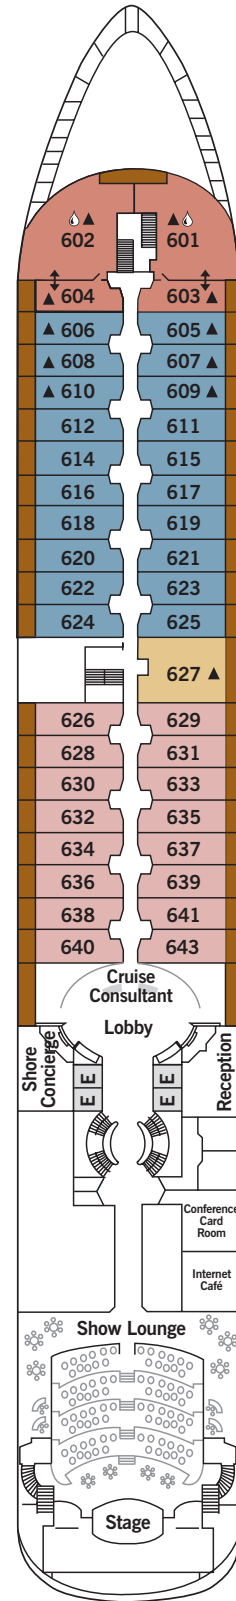

# SILVER CLOUD – Deck Plans

DECK 4

The Restaurant  
Le Champagne  
Laundrette

DECK 5

The Casino  
The Bar  
Boutiques

DECK 6

The Show Lounge  
Conference/Card Room  
Internet Cafe  
Reception/Guest Relations  
Shore Concierge

DECK 7

La Terrazza  
The Library  
The Spa at Silversea  
Beauty Salon

DECK 8

Pool  
Pool Bar  
Pool Grill  
The Panorama Lounge  
The Connoisseur's Corner

DECK 9

The Fitness Centre  
Jogging Track

## SUITE CATEGORIES

- Owner's Suite . . . . . ●
- Grand Suite . . . . . ●
- Royal Suite . . . . . ●
- Silver Suite . . . . . ●
- Midship Veranda Suite . . . . . ●
- Veranda Suite . . . . . ●
- Vista Suite . . . . . ●

## SPECIFICATIONS

- Crew . . . . . 222
- Officers . . . . . European
- Guests . . . . . 296
- Tonnage . . . . . 16,800
- Length . . . . . 514.14 Feet/156.7 Metres
- Width . . . . . 70.62 Feet/21.5 Metres
- Speed . . . . . 18 Knots
- Passenger Decks . . . . . 6
- Connecting Suites . . . . . ⇕
- 3rd Guest Capacity . . . . . ▲
- Bathtub/Shower Combination . . . . . ♻
- Bathtub & Separate Shower . . . . . ♻♻
- Handicap Suites . . . . . ♿
- 449, 451
- Built . . . . . 1994
- Registry . . . . . Bahamas