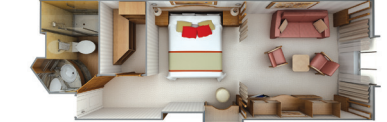

Shower only