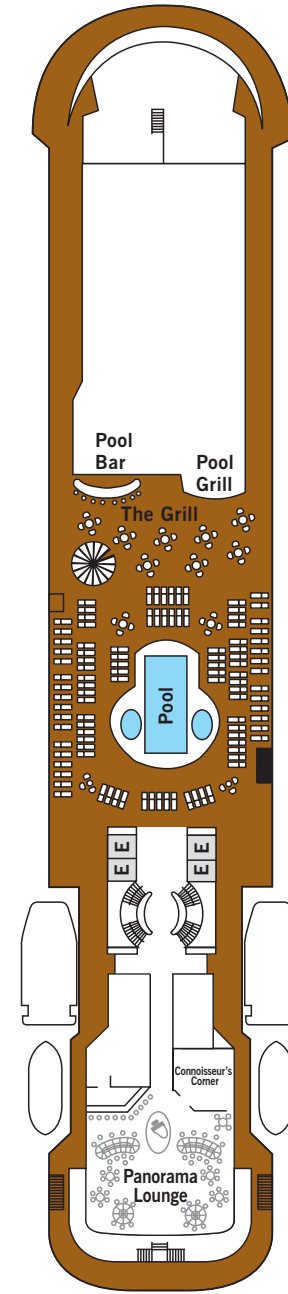

# SILVER CLOUD – Deck Plans

DECK 4

The Restaurant  
Le Champagne  
Laundrette

DECK 5

The Casino  
The Bar  
Boutiques

DECK 6

The Show Lounge  
Conference/Card Room  
Internet Cafe  
Reception/Guest Relations  
Shore Concierge

DECK 7

La Terrazza  
The Library  
The Spa at Silversea  
Beauty Salon

DECK 8

Pool  
Pool Bar  
Pool Grill  
The Panorama Lounge  
The Connoisseur's Corner

DECK 9

The Fitness Centre  
Jogging Track

## SPECIFICATIONS

- Crew . . . . . 222
- Officers . . . . . European
- Guests . . . . . 296
- Tonnage . . . . . 16,800
- Length . . . . . 514.14 Feet/156.7 Metres
- Width . . . . . 70.62 Feet/21.5 Metres
- Speed . . . . . 18 Knots
- Passenger Decks . . . . . 6
- Connecting Suites . . . . . ⇕
- 3rd Guest Capacity . . . . . ▲
- Bathtub/Shower Combination . . . . . ♻
- Bathtub & Separate Shower . . . . . ♻♻
- Handicap Suites . . . . . ♿
- 449, 451
- Built . . . . . 1994
- Registry . . . . . Bahamas

Suite diagrams shown are for illustration purposes only and may vary from actual square footage. Please refer to suite specifications for square footage.