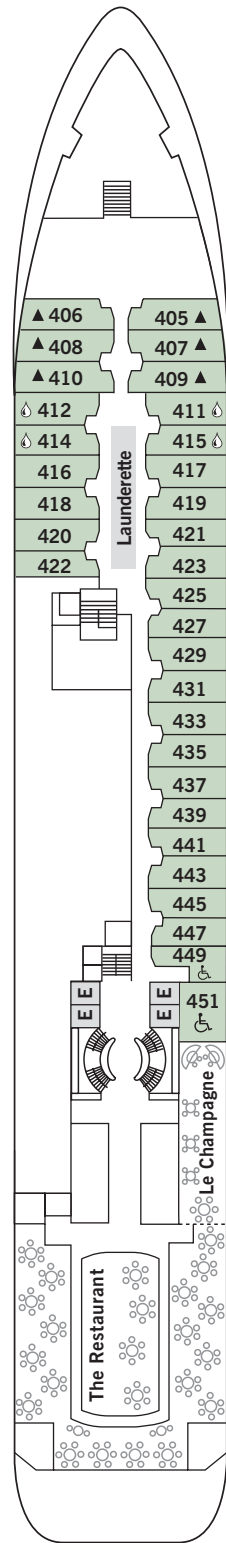

# SILVER CLOUD – Deck Plans

DECK 4

The Restaurant  
Le Champagne  
Laundrette

DECK 5

The Casino  
The Bar  
Boutiques

DECK 6

The Show Lounge  
Conference/Card Room  
Internet Cafe  
Reception/Guest Relations  
Shore Concierge

DECK 7

La Terrazza  
The Library  
The Spa at Silversea  
Beauty Salon

DECK 8

Pool  
Pool Bar  
Pool Grill  
The Panorama Lounge  
The Connoisseur's Corner

DECK 9

The Fitness Centre  
Jogging Track

## SUITE CATEGORIES

- Owner's Suite . . . . . ●
- Grand Suite . . . . . ●
- Royal Suite . . . . . ●
- Silver Suite . . . . . ●
- Midship Veranda Suite . . . . . ●
- Veranda Suite . . . . . ●
- Vista Suite . . . . . ●

## SPECIFICATIONS

- Crew . . . . . 222
- Officers . . . . . European
- Guests . . . . . 296
- Tonnage . . . . . 16,800
- Length . . . . . 514.14 Feet/156.7 Metres
- Width . . . . . 70.62 Feet/21.5 Metres
- Speed . . . . . 18 Knots
- Passenger Decks . . . . . 6
- Connecting Suites . . . . . ⇕
- 3rd Guest Capacity . . . . . ▲
- Bathtub/Shower Combination . . . . . ♻
- Bathtub & Separate Shower . . . . . ♻♻
- Handicap Suites . . . . . ♿
- 449, 451
- Built . . . . . 1994
- Registry . . . . . Bahamas