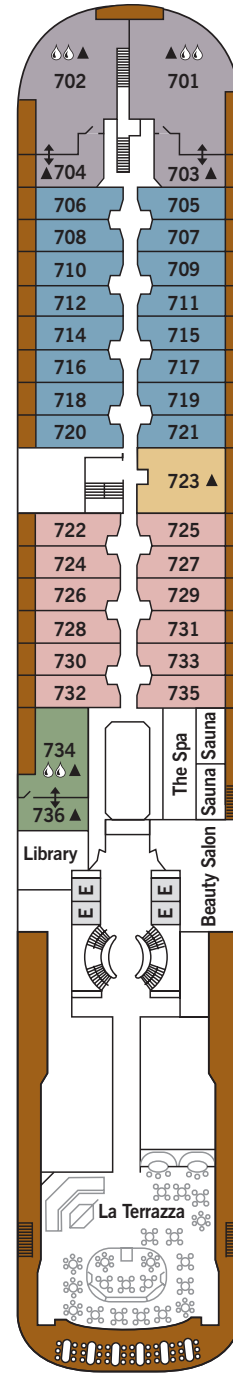

# SILVER CLOUD – Deck Plans

DECK 4

The Restaurant  
Le Champagne  
Laundrette

DECK 5

The Casino  
The Bar  
Boutiques

DECK 6

The Show Lounge  
Conference/Card Room  
Internet Cafe  
Reception/Guest Relations  
Shore Concierge

DECK 7

La Terrazza  
The Library  
The Spa at Silversea  
Beauty Salon

DECK 8

Pool  
Pool Bar  
Pool Grill  
The Panorama Lounge  
The Connoisseur's Corner

DECK 9

The Fitness Centre  
Jogging Track

## SPECIFICATIONS

- Crew . . . . . 222
- Officers . . . . . European
- Guests . . . . . 296
- Tonnage . . . . . 16,800
- Length . . . . . 514.14 Feet/156.7 Metres
- Width . . . . . 70.62 Feet/21.5 Metres
- Speed . . . . . 18 Knots
- Passenger Decks . . . . . 6
- Connecting Suites . . . . . ⇕
- 3rd Guest Capacity . . . . . ▲
- Bathtub/Shower Combination . . . . . ♻
- Bathtub & Separate Shower . . . . . ♻♻
- Handicap Suites . . . . . ♿
- 449, 451
- Built . . . . . 1994
- Registry . . . . . Bahamas

Suite diagrams shown are for illustration purposes only and may vary from actual square footage. Please refer to suite specifications for square footage.