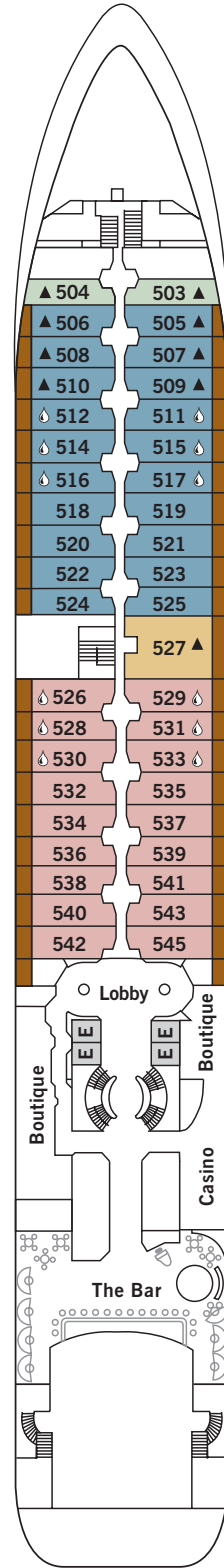

# SILVER CLOUD – Deck Plans

DECK 4

The Restaurant  
Le Champagne  
Laundrette

DECK 5

The Casino  
The Bar  
Boutiques

DECK 6

The Show Lounge  
Conference/Card Room  
Internet Cafe  
Reception/Guest Relations  
Shore Concierge

DECK 7

La Terrazza  
The Library  
The Spa at Silversea  
Beauty Salon

DECK 8

Pool  
Pool Bar  
Pool Grill  
The Panorama Lounge  
The Connoisseur's Corner

DECK 9

The Fitness Centre  
Jogging Track

## SUITE CATEGORIES

- Owner's Suite . . . . . ●
- Grand Suite . . . . . ●
- Royal Suite . . . . . ●
- Silver Suite . . . . . ●
- Midship Veranda Suite . . . . . ●
- Veranda Suite . . . . . ●
- Vista Suite . . . . . ●

## SPECIFICATIONS

- Crew . . . . . 222
- Officers . . . . . European
- Guests . . . . . 296
- Tonnage . . . . . 16,800
- Length . . . . . 514.14 Feet/156.7 Metres
- Width . . . . . 70.62 Feet/21.5 Metres
- Speed . . . . . 18 Knots
- Passenger Decks . . . . . 6
- Connecting Suites . . . . . ⇕
- 3rd Guest Capacity . . . . . ▲
- Bathtub/Shower Combination . . . . . ♻
- Bathtub & Separate Shower . . . . . ♻♻
- Handicap Suites . . . . . ♿
- 449, 451
- Built . . . . . 1994
- Registry . . . . . Bahamas