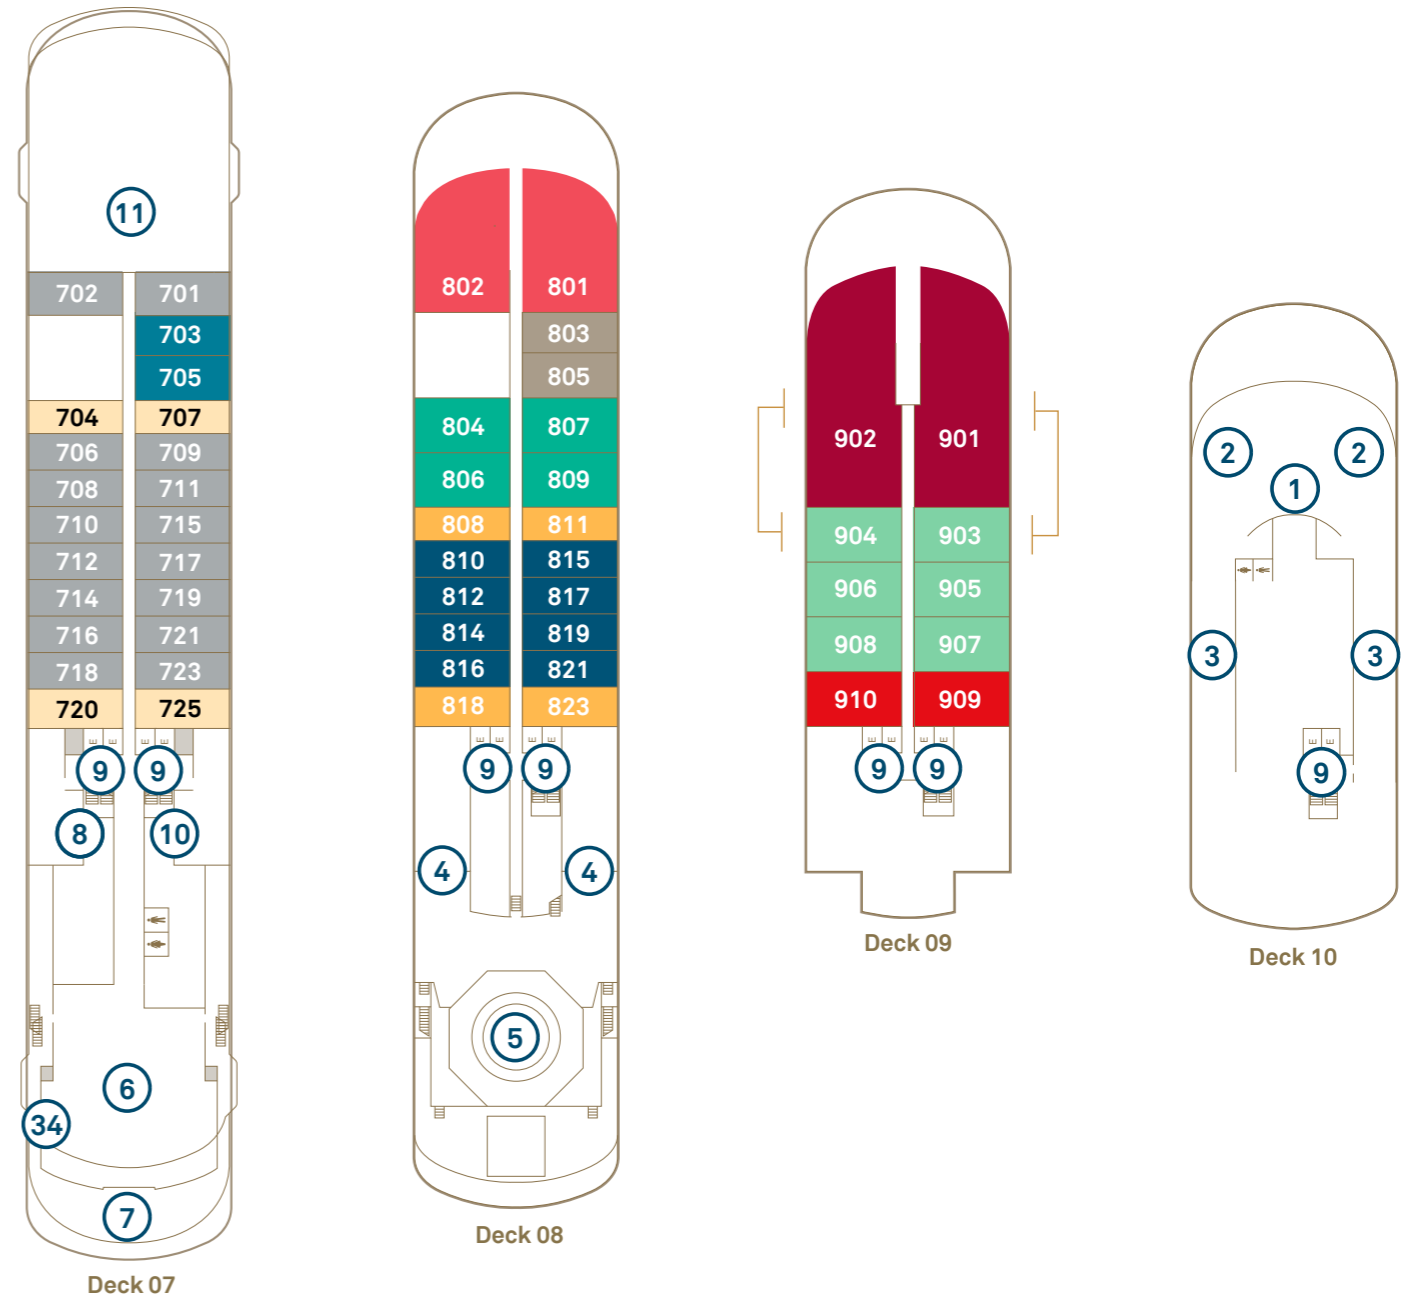

**Deck Plan**

- 1 Sky Bar
- 2 Sky Deck Vitality Pool
- 3 Cabanas
- 4 Helicopter hangars
- 5 Helipad
- 6 Yacht Club
- 7 Yacht Club outdoor dining
- 8 Yoga & Pilates room
- 9 Elevator
- 10 Gym & fitness area
- 11 Wheelhouse
- 12 Spa Vitality Pool
- 13 Senses Spa
- 14 Lumière
- 15 Azure Bar & Café
- 16 Scenic Épicure
- 17 Observation Lounge & Library
- 18 Observation Terrace
- 19 Koko's
- 20 Night Market @ Koko's
- 21 Sushi @ Koko's
- 22 Chef's Table@ Elements
- 23 Elements
- 24 Guest Services
- 25 Scenic Lounge
- 26 Scenic Bar
- 27 Boutique
- 28 Theatre
- 29 Medical Centre
- 30 Self-service guest laundry<sup>1</sup>
- 31 Discovery Centre
- 32 Marina entrances
- 33 Discovery Lounge
- 34 Hanging Chairs

**Scenic Eclipse / Scenic Eclipse II**

Scenic Eclipse Built 2019 Scenic Eclipse II Built 2023 | Passengers 200/228 | Suites 114 | Crew 192/176 | Length 168 metres | Gross Tonnage 17,085 | Speed 17 knots

**Suite Categories**

Deck 5	Deck 6	Deck 7	Deck 8	Deck 9
DD Grand Deluxe Verandah 38-40m <sup>2</sup>	GP Grand Panorama 105m <sup>2</sup>	BD Grand Deluxe Verandah 38-40m <sup>2</sup>	P Panorama 110m <sup>2</sup>	OT <sup>^</sup> Two-bedroom Penthouse 240-245m <sup>2</sup>
DB Deluxe Verandah 32-34m <sup>2</sup>	CD Grand Deluxe Verandah 38-40m <sup>2</sup>	BA Deluxe Verandah 32-34m <sup>2</sup>	S Spa Suite 46-50m <sup>2</sup>	OP Owner's Penthouse 190-195m <sup>2</sup>
DA Deluxe Verandah 32-34m <sup>2</sup>	CA Deluxe Verandah 32-34m <sup>2</sup>	B Verandah 32m <sup>2</sup>	AD Grand Deluxe Verandah 38-40m <sup>2</sup>	SB Spa Suite 46-50m <sup>2</sup>
D Verandah 32m <sup>2</sup>	C Verandah 32m <sup>2</sup>		AA Deluxe Verandah 32-34m <sup>2</sup>	SA Spa Suite 46-50m <sup>2</sup>
			A Verandah 32m <sup>2</sup>	