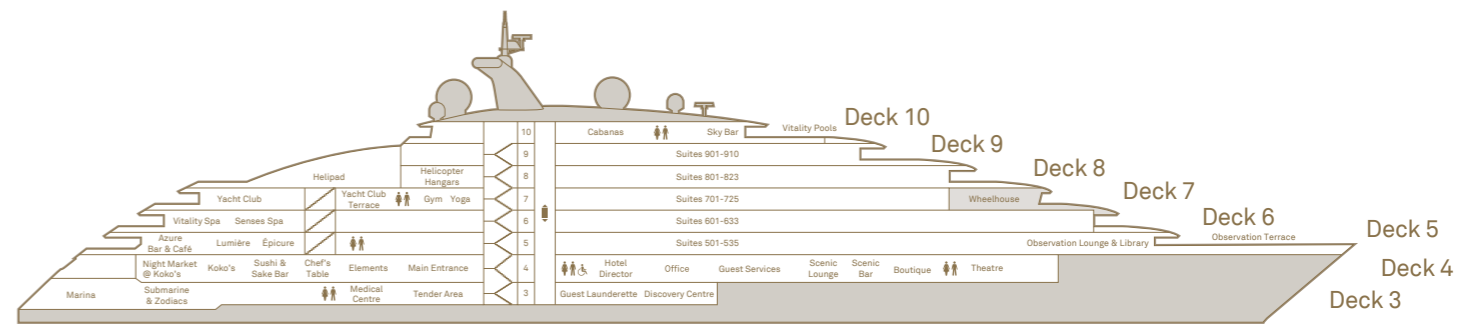

**Deck Plan**

- 1 Sky Bar
- 2 Sky Deck Vitality Pool
- 3 Cabanas
- 4 Helicopter hangars
- 5 Helipad
- 6 Yacht Club
- 7 Yacht Club outdoor dining
- 8 Yoga & Pilates room
- 9 Elevator
- 10 Gym & fitness area
- 11 Wheelhouse
- 12 Spa Vitality Pool
- 13 Senses Spa
- 14 Lumière
- 15 Azure Bar & Café
- 16 Scenic Épicure
- 17 Observation Lounge & Library
- 18 Observation Terrace
- 19 Koko's
- 20 Night Market @ Koko's
- 21 Sushi @ Koko's
- 22 Chef's Table@ Elements
- 23 Elements
- 24 Guest Services
- 25 Scenic Lounge
- 26 Scenic Bar
- 27 Boutique
- 28 Theatre
- 29 Medical Centre
- 30 Self-service guest laundry<sup>1</sup>
- 31 Discovery Centre
- 32 Marina entrances
- 33 Discovery Lounge
- 34 Hanging Chairs

**Scenic Eclipse / Scenic Eclipse II**

Scenic Eclipse Built 2019 Scenic Eclipse II Built 2023 | Passengers 200/228 | Suites 114 | Crew 192/176 | Length 168 metres | Gross Tonnage 17,085 | Speed 17 knots

**Suite Categories**

Deck 5	Deck 6	Deck 7	Deck 8	Deck 9
DD Grand Deluxe Verandah 38-40m <sup>2</sup>	GP Grand Panorama 105m <sup>2</sup>	BD Grand Deluxe Verandah 38-40m <sup>2</sup>	P Panorama 110m <sup>2</sup>	OT <sup>^</sup> Two-bedroom Penthouse 240-245m <sup>2</sup>
DB Deluxe Verandah 32-34m <sup>2</sup>	CD Grand Deluxe Verandah 38-40m <sup>2</sup>	BA Deluxe Verandah 32-34m <sup>2</sup>	S Spa Suite 46-50m <sup>2</sup>	OP Owner's Penthouse 190-195m <sup>2</sup>
DA Deluxe Verandah 32-34m <sup>2</sup>	CA Deluxe Verandah 32-34m <sup>2</sup>	B Verandah 32m <sup>2</sup>	AD Grand Deluxe Verandah 38-40m <sup>2</sup>	SB Spa Suite 46-50m <sup>2</sup>
D Verandah 32m <sup>2</sup>	C Verandah 32m <sup>2</sup>		AA Deluxe Verandah 32-34m <sup>2</sup>	SA Spa Suite 46-50m <sup>2</sup>
			A Verandah 32m <sup>2</sup>	